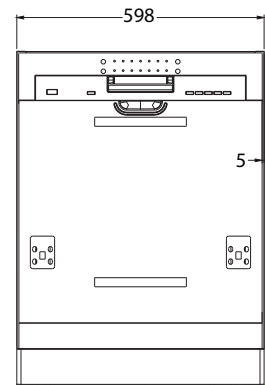

60CM SEMI-INTEGRATED DISHWASHER

FCDW60SI

*Door panel and kickplate not included

PRODUCT INFORMATION

Overall Dimensions (mm)	598(W) x 815(H) x 570(D)
Door Panel Dimensions (mm)	589(W) x 595(H) x 20(T)
Capacity	14 Place Settings
Power	220-240V 50Hz, 2100W Max
WELS Rating	4.5 Stars/12.5L Per Wash Reg No: D02317
Energy Rating	3 Stars/265kWh Per Year Reg No: ADW0628
Noise Level	49dB
Dryer Type	Residual Heat
Cutlery Holder Type	Cutlery Basket
Programmes	7
Adjustable Basket Height	Yes
Child Lock	Yes
Aquastop	Yes
Eco Programme	Yes
Delay Start	Yes 1-24h
Finish	Stainless Steel Control Panel
Warranty	2 Years

FRONT VIEW

SIDE VIEW

PLEASE NOTE: Technical and product specifications may change; therefore, cut-outs for appliances should only be by physical product measurements. The above information is indicative only.