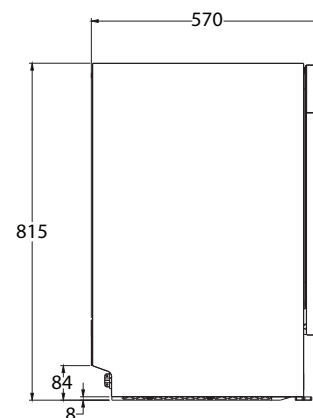

60CM SEMI-INTEGRATED DISHWASHER

FCDW60SI

*Door panel and kickplate not included

PRODUCT INFORMATION

Overall Dimensions (mm)	598(W) x 815(H) x 570(D)
Door Panel Dimensions (mm)	589(W) x 595(H) x 20(T)
Capacity	14 Place Settings
Power	220-240V 50Hz, 2100W Max
WELS Rating	4.5 Stars/12.5L Per Wash Reg No: D02317
Energy Rating	3 Stars/265kWh Per Year Reg No: ADW0628
Noise Level	49dB
Dryer Type	Residual Heat
Cutlery Holder Type	Cutlery Basket
Programmes	7
Adjustable Basket Height	Yes
Child Lock	Yes
Aquastop	Yes
Eco Programme	Yes
Delay Start	Yes 1-24h
Finish	Stainless Steel Control Panel
Warranty	2 Years

FRONT VIEW

SIDE VIEW

PLEASE NOTE: Technical and product specifications may change; therefore, cut-outs for appliances should only be by physical product measurements. The above information is indicative only.